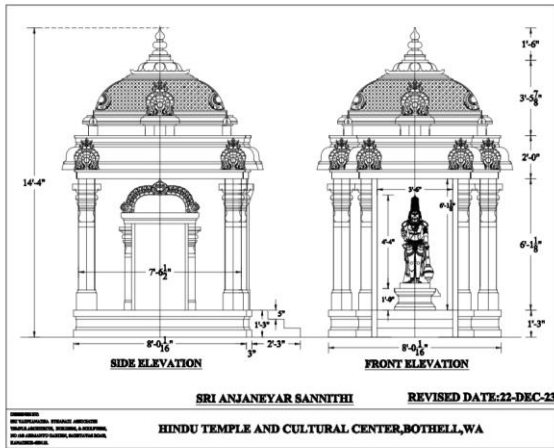

Hindu Temple and Cultural Center
(A Non-Profit Organization Registered in the State of Washington)
3818, 212th ST SE, Bothell, WA 98021
<http://www.htccwa.org> Phone: 425-483-7115

Śri Hanumān Temple Brick Sponsorship

Brick Sponsorship

❖ Brick Sponsorship for Śri Hanuman Temple Construction - $251.00

- As a sponsor you can write your/your family name on the brick that will go in the temple construction.
- Contributing to Temple construction is considered as noble deed and will get blessings, health, wealth & prosperity for you, your family & future generations.

Please take this once in a lifetime opportunity and get blessings of Śri Abhaya Ānjaneya Swamy.

Please contact office for more details and sponsor: officemanagers@htccwa.org; Phone: 425-483-7115.

Hanumān Temple

Hanumān Temple is dedicated to Śri Hanumān/Śri Abhaya Ānjaneya Swamy. Hanumān also known as Ānjaneya (son of Anjana) is a devotee of Lord Śri Rāma and one of the central characters of the Rāmāyana. Hanumān is worshipped by all sects of Hindu and his help enabled Śri Rāma to rescue Sita Devi and then defeat Rāvana in the war. Hanumān is a symbol of success and fulfillment.

Visit HTCC home page @ www.htccwa.org for details.

For scheduling and puja sevas Contact: officemanagers@htccwa.org; Phone: 425-483-7115.